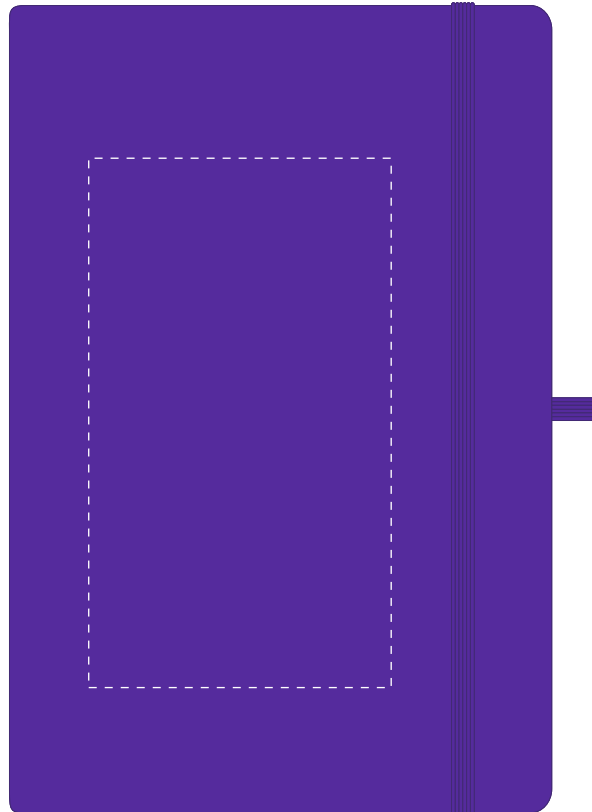

Your Ref:	Quantity:	Product Code: QS0745
Our Ref:	Version: 1	Product Colour: PURPLE

PRINTING CONCERNS:**PRODUCT INFO: DUE TO THE NATURE OF THE PRODUCT THE PRINT POSITION MAY VARY BY 2 - 3 MM**

We stock this item in the following colours

**PANTONE REFERENCE(S)**

● Debossing / Foil Blocking

ARTWORK SCALE 50%

Product Image for visualisation
- colours may vary

- CENTRED TO PRINT AREA
- CENTRED TO NOTEBOOK

The dashed line is to demonstrate print area and will not appear on your printed item